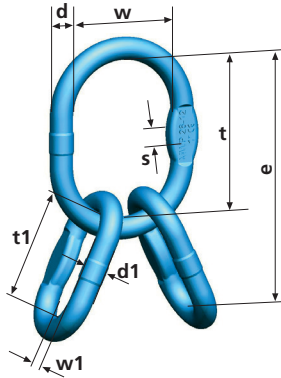

Catene e accessori Winner Pro - Grado 12

Winner Pro chain and
accessory system in G12

Campanella tripla VMWP

VMWP Master link assembly

Tipo Type	Assemblaggio Consisting of	Portata 0°-45° WLL 0°-45° Kg	Dimensioni Dimensions								Peso Weight Kg	Campanella per catena Ø Master link for chain Ø	
			d mm	d1 mm	e mm	t mm	t1 mm	w mm	w1 mm	s mm		2 br./legs mm	3/4 br./legs mm
VMWP 2-7/8	MWP 18 +2 BWP 13	4250	19	13	214	160	54	95	25	14	1,55	7+8	-
VMWP 2-10 / 4-7/8	MWP 26 +2 BWP 16	8800	27	17	260	190	70	110	34	20	3,37	10	7+8
VMWP 2-13 / 4-10	MWP 32 +2 BWP 20	12300	33	20	315	230	85	130	40	26	6,00	13	10
VMWP 4-13	MWP 36 +2 BWP 26	21200	38	27	415	275	140	150	65	29	11,12	-	13
VMWP 4-16	MWP 36 +2 BWP 32	26500	38	33	425	275	150	150	70	29	13,80	-	16