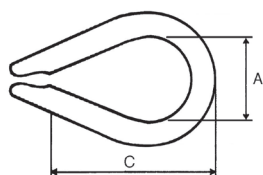

REDANCIA
THIMBLE

- Acciaio inossidabile AISI 316.
- Stainless steel AISI 316.

Fune Rope Ø mm	Codice Codice	Dimensioni Dimensions		
		A mm	B mm	C mm
2	AREDIN02	7,0	17,0	11,0
2,5	AREDIN02,5	8,0	22,0	15,0
3	AREDIN03	9,0	24,0	16,0
4	AREDIN04	11,0	28,0	18,0
5	AREDIN05	13,0	32,0	21,5
6	AREDIN06	15,0	37,0	23,0
8	AREDIN08	18,0	45,0	29,0
10	AREDIN10	23,0	58,0	32,0
12	AREDIN12	29,0	70,0	47,0
14	AREDIN14	33,0	82,0	56,0