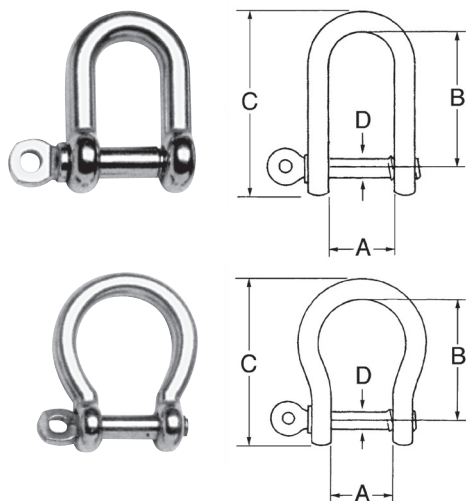

GRILLO INOX
STAINLESS STEEL SHACKLE

- Acciaio inossidabile AISI 316.
- Stainless steel AISI 316.

Perno Pin Ø D mm	Codice Code		Dimensioni Dimensions		
	U Dee	Omega Bow	A mm	B mm	C mm
8	AGRLUX08	AGRLOX08	16	32	48,0
12	AGRLUX12	AGRLOX12	25	48	72,0
14	AGRLUX14	AGRLOX14	29	63	88,5
16	AGRLUX16	AGRLOX16	34	64	96,0
19	AGRLUX19	AGRLOX19	40	76	114,0
22	AGRLUX22	AGRLOX22	47	96	143,0
25	AGRLUX25	AGRLOX25	50	100	150,0